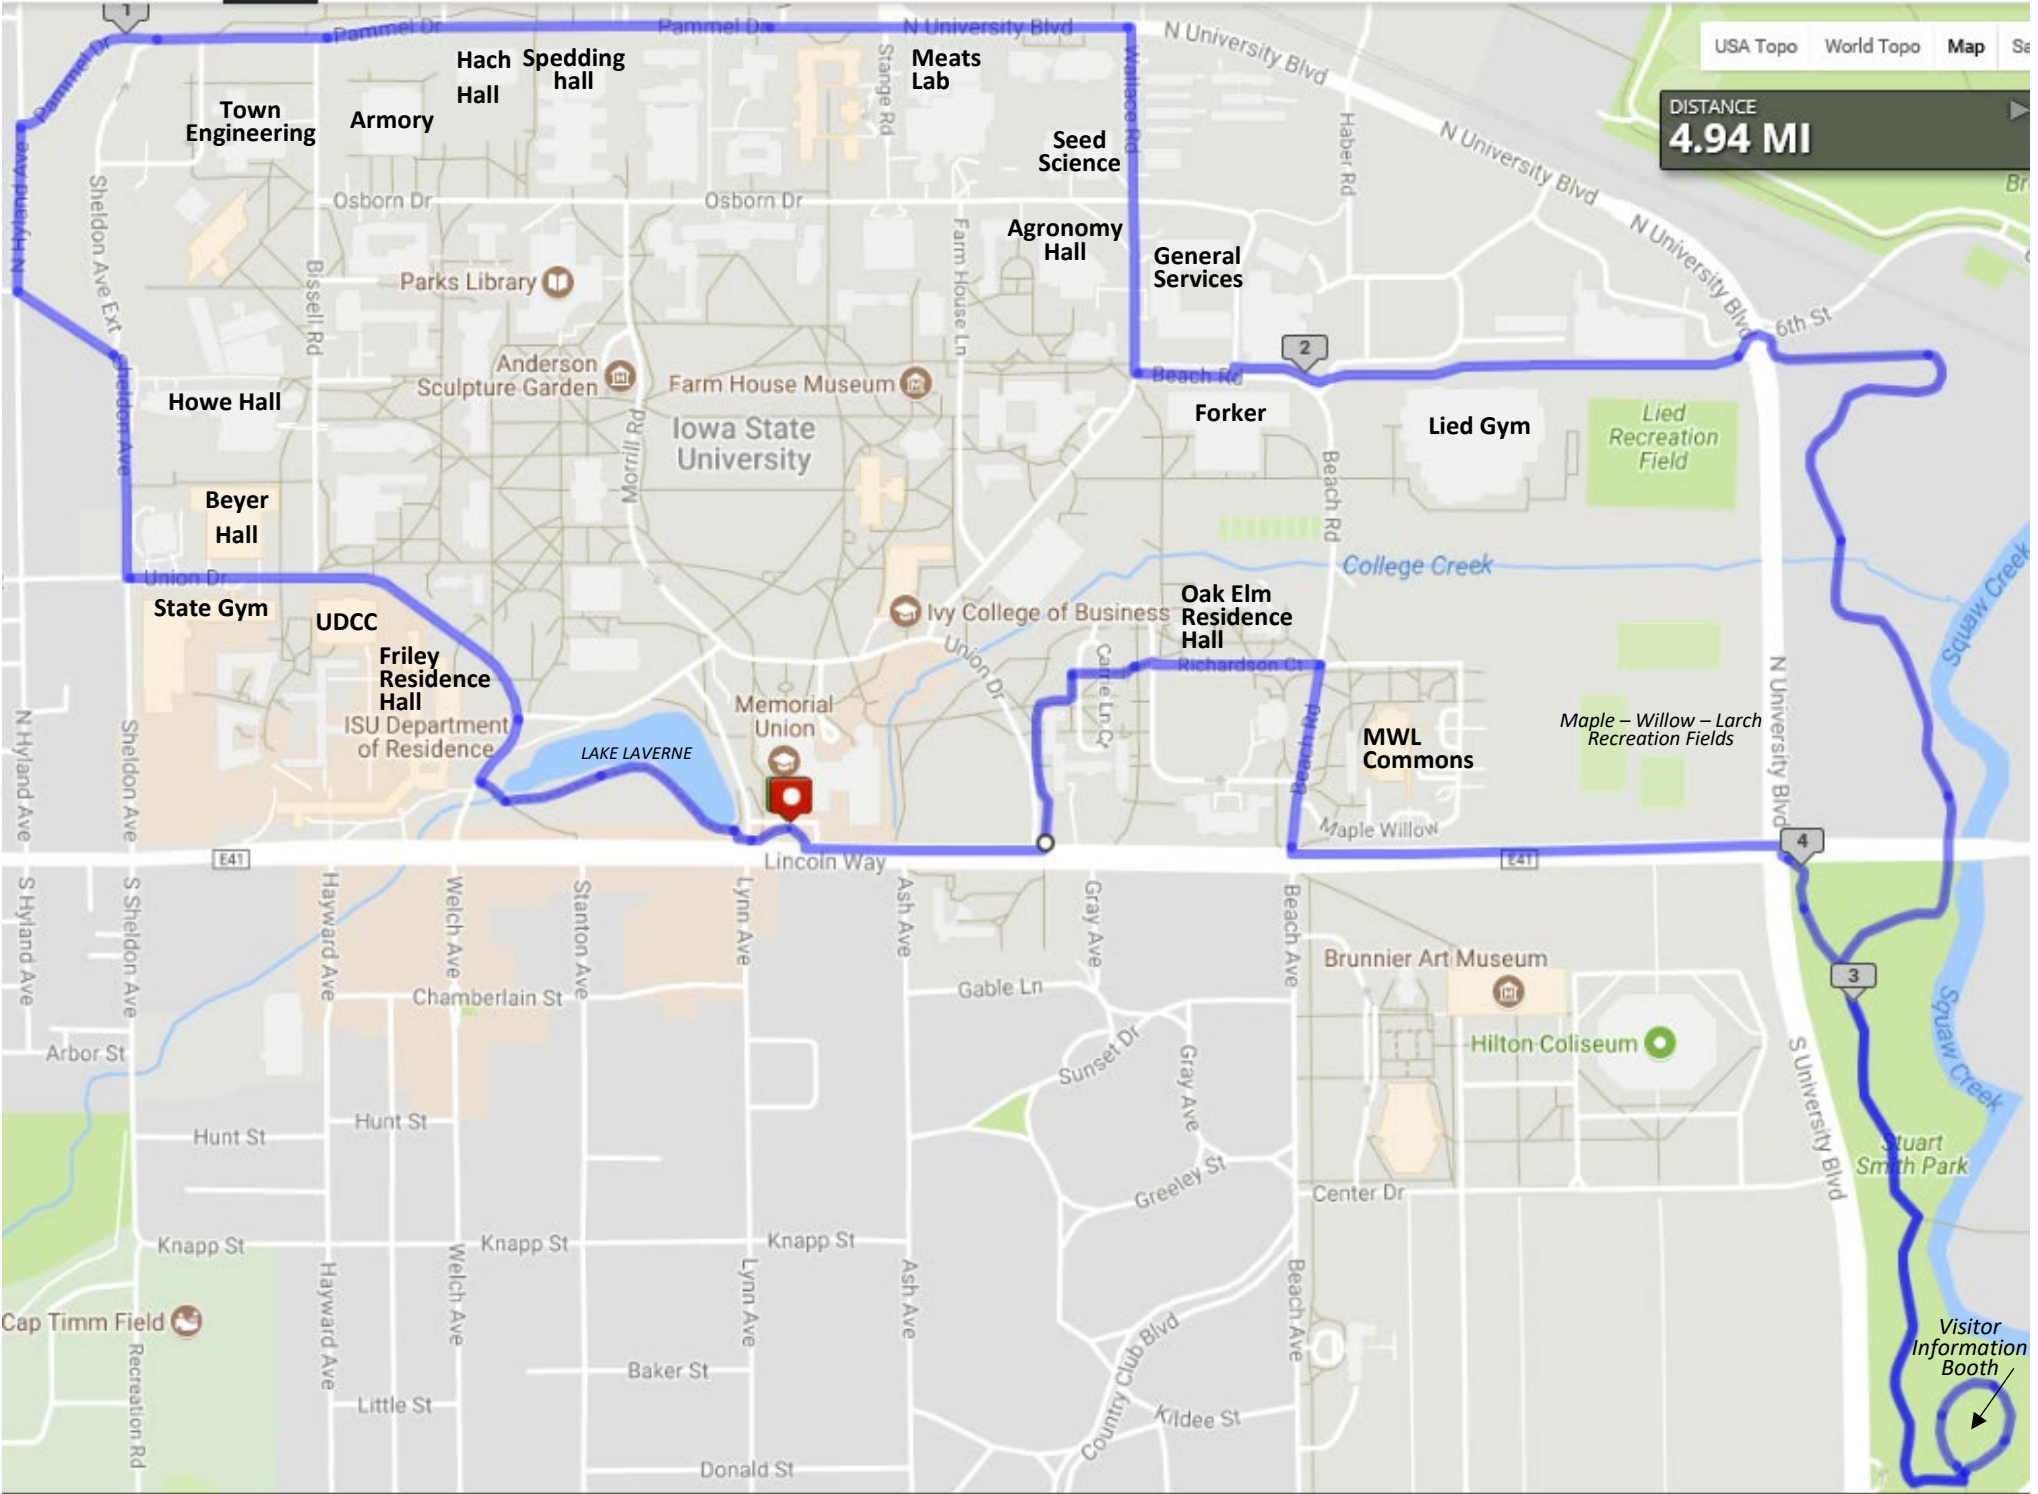

DISTANCE
4.94 MI

Visitor Information Booth