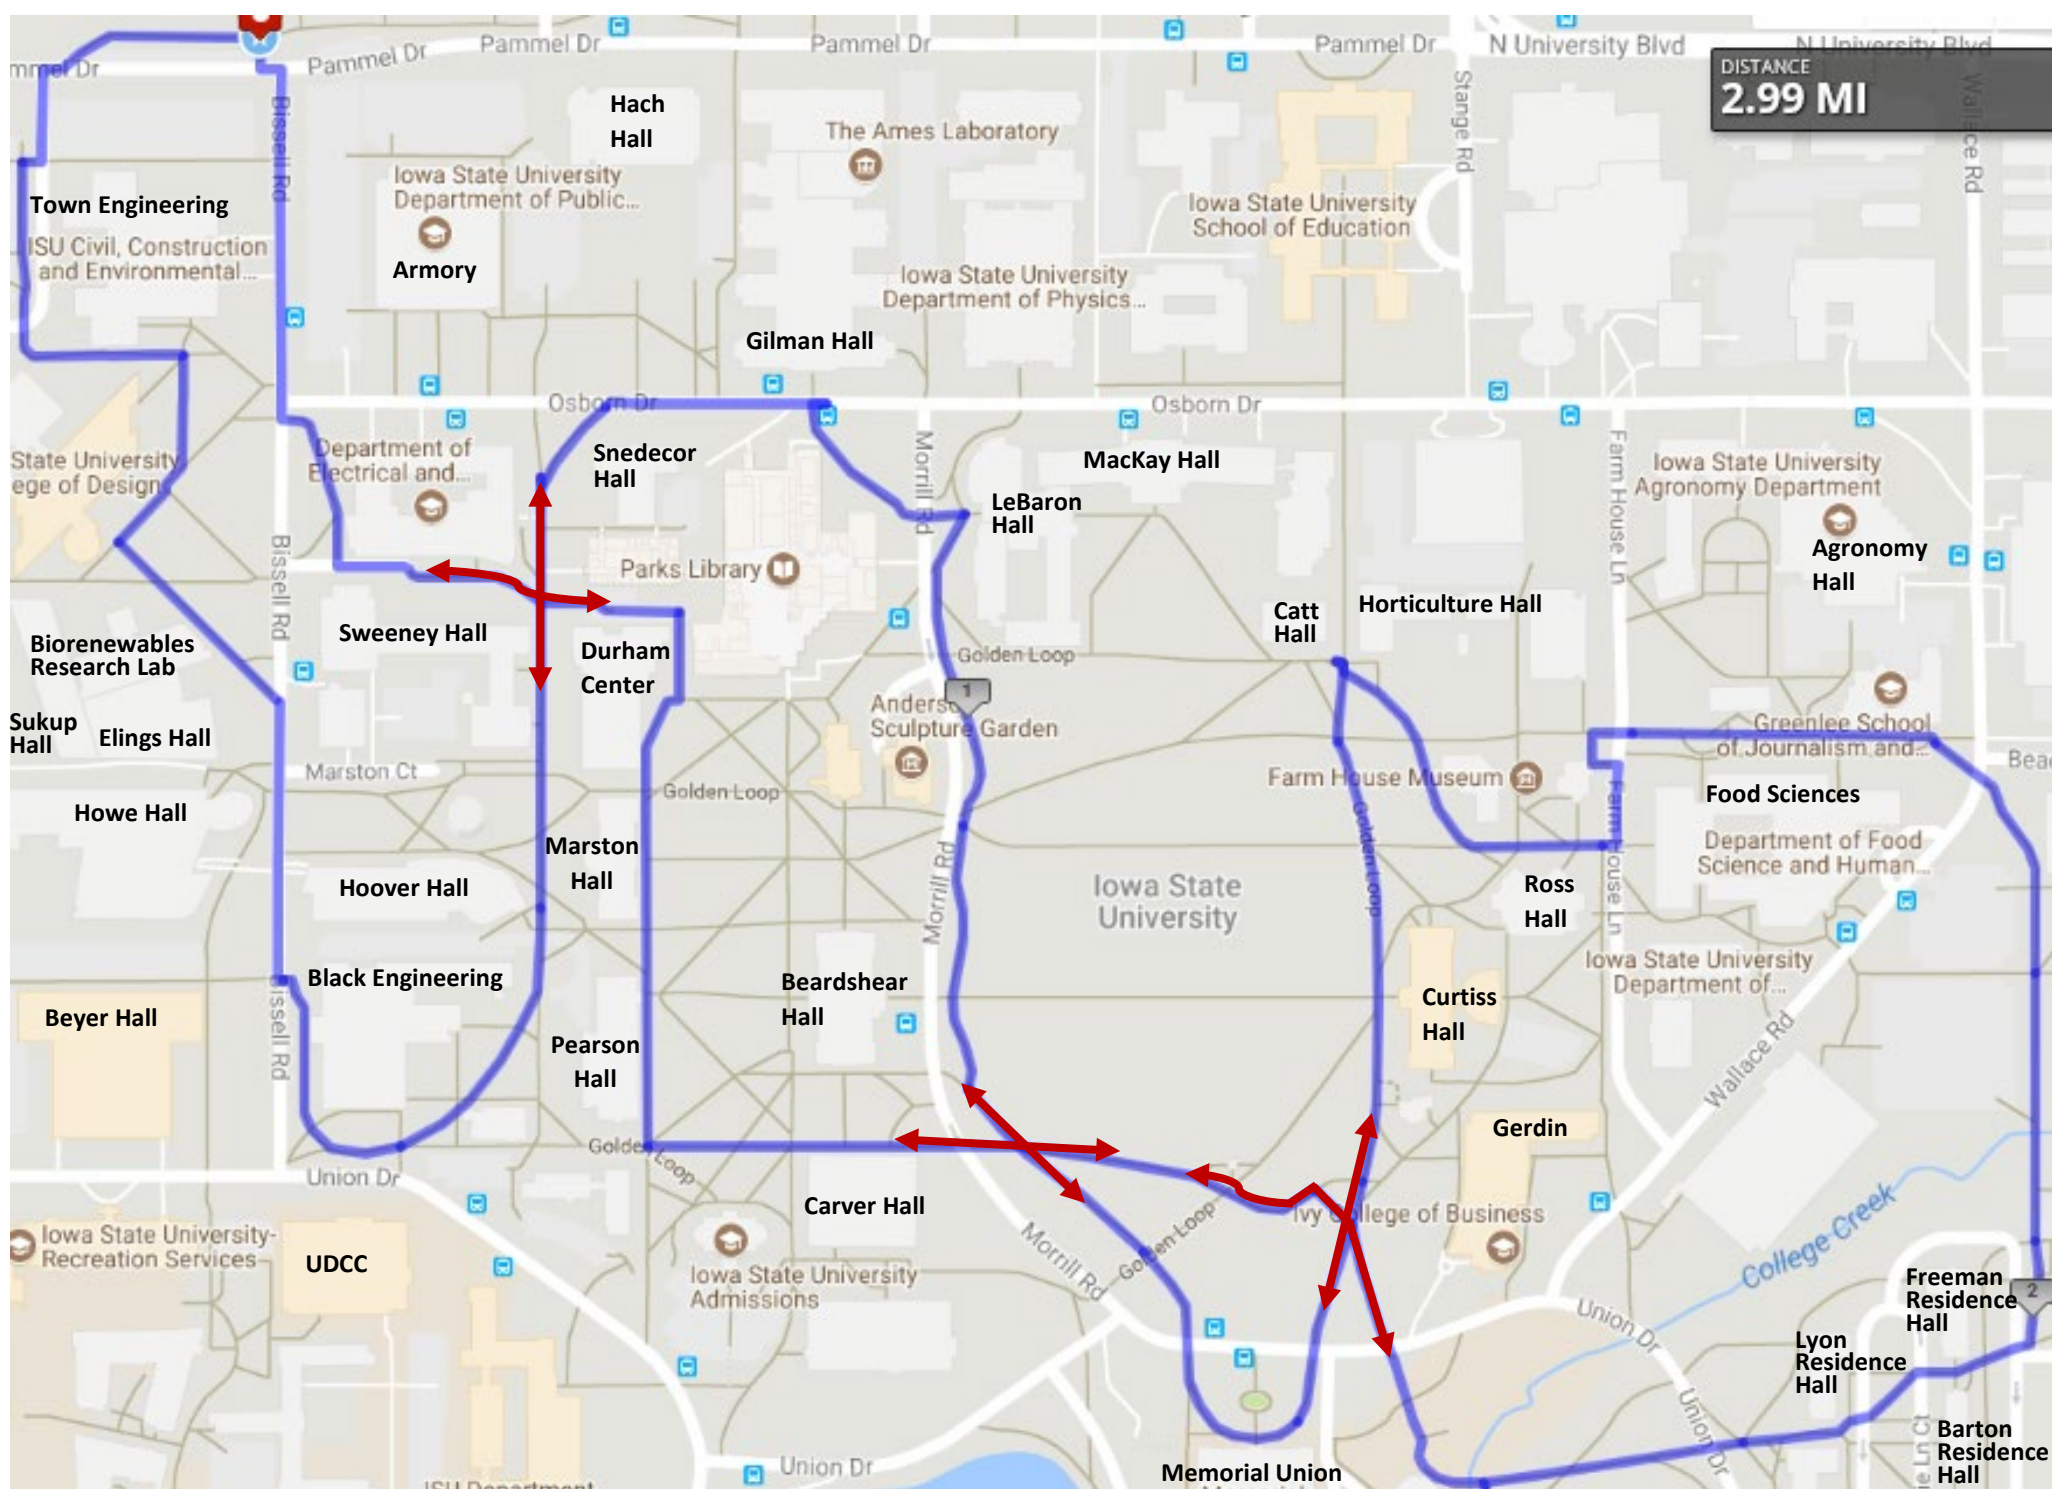

DISTANCE
2.98 MI

Hach Hall

Armory

Gilman Hall

MackKay Hall

LeBaron Hall

Catt Hall

Sweeney Hall

Durham Center

Marston Hall

Hoover Hall

Black Engineering

Pearson Hall

Beardshear Hall

Ross Hall

Curtiss Hall

Gerdin

Food Sciences

UDCC

Friley Residence Hall

Lake LaVerne

Memorial Union

Ivy College of Business

Freeman Residence Hall

Lyon Residence Hall

Barton Residence Hall

Roberts Residence Hall

Lincoln Way

DISTANCE
2.99 MI

Town Engineering
ISU Civil, Construction and Environmental...

Hach Hall
Iowa State University Department of Public...